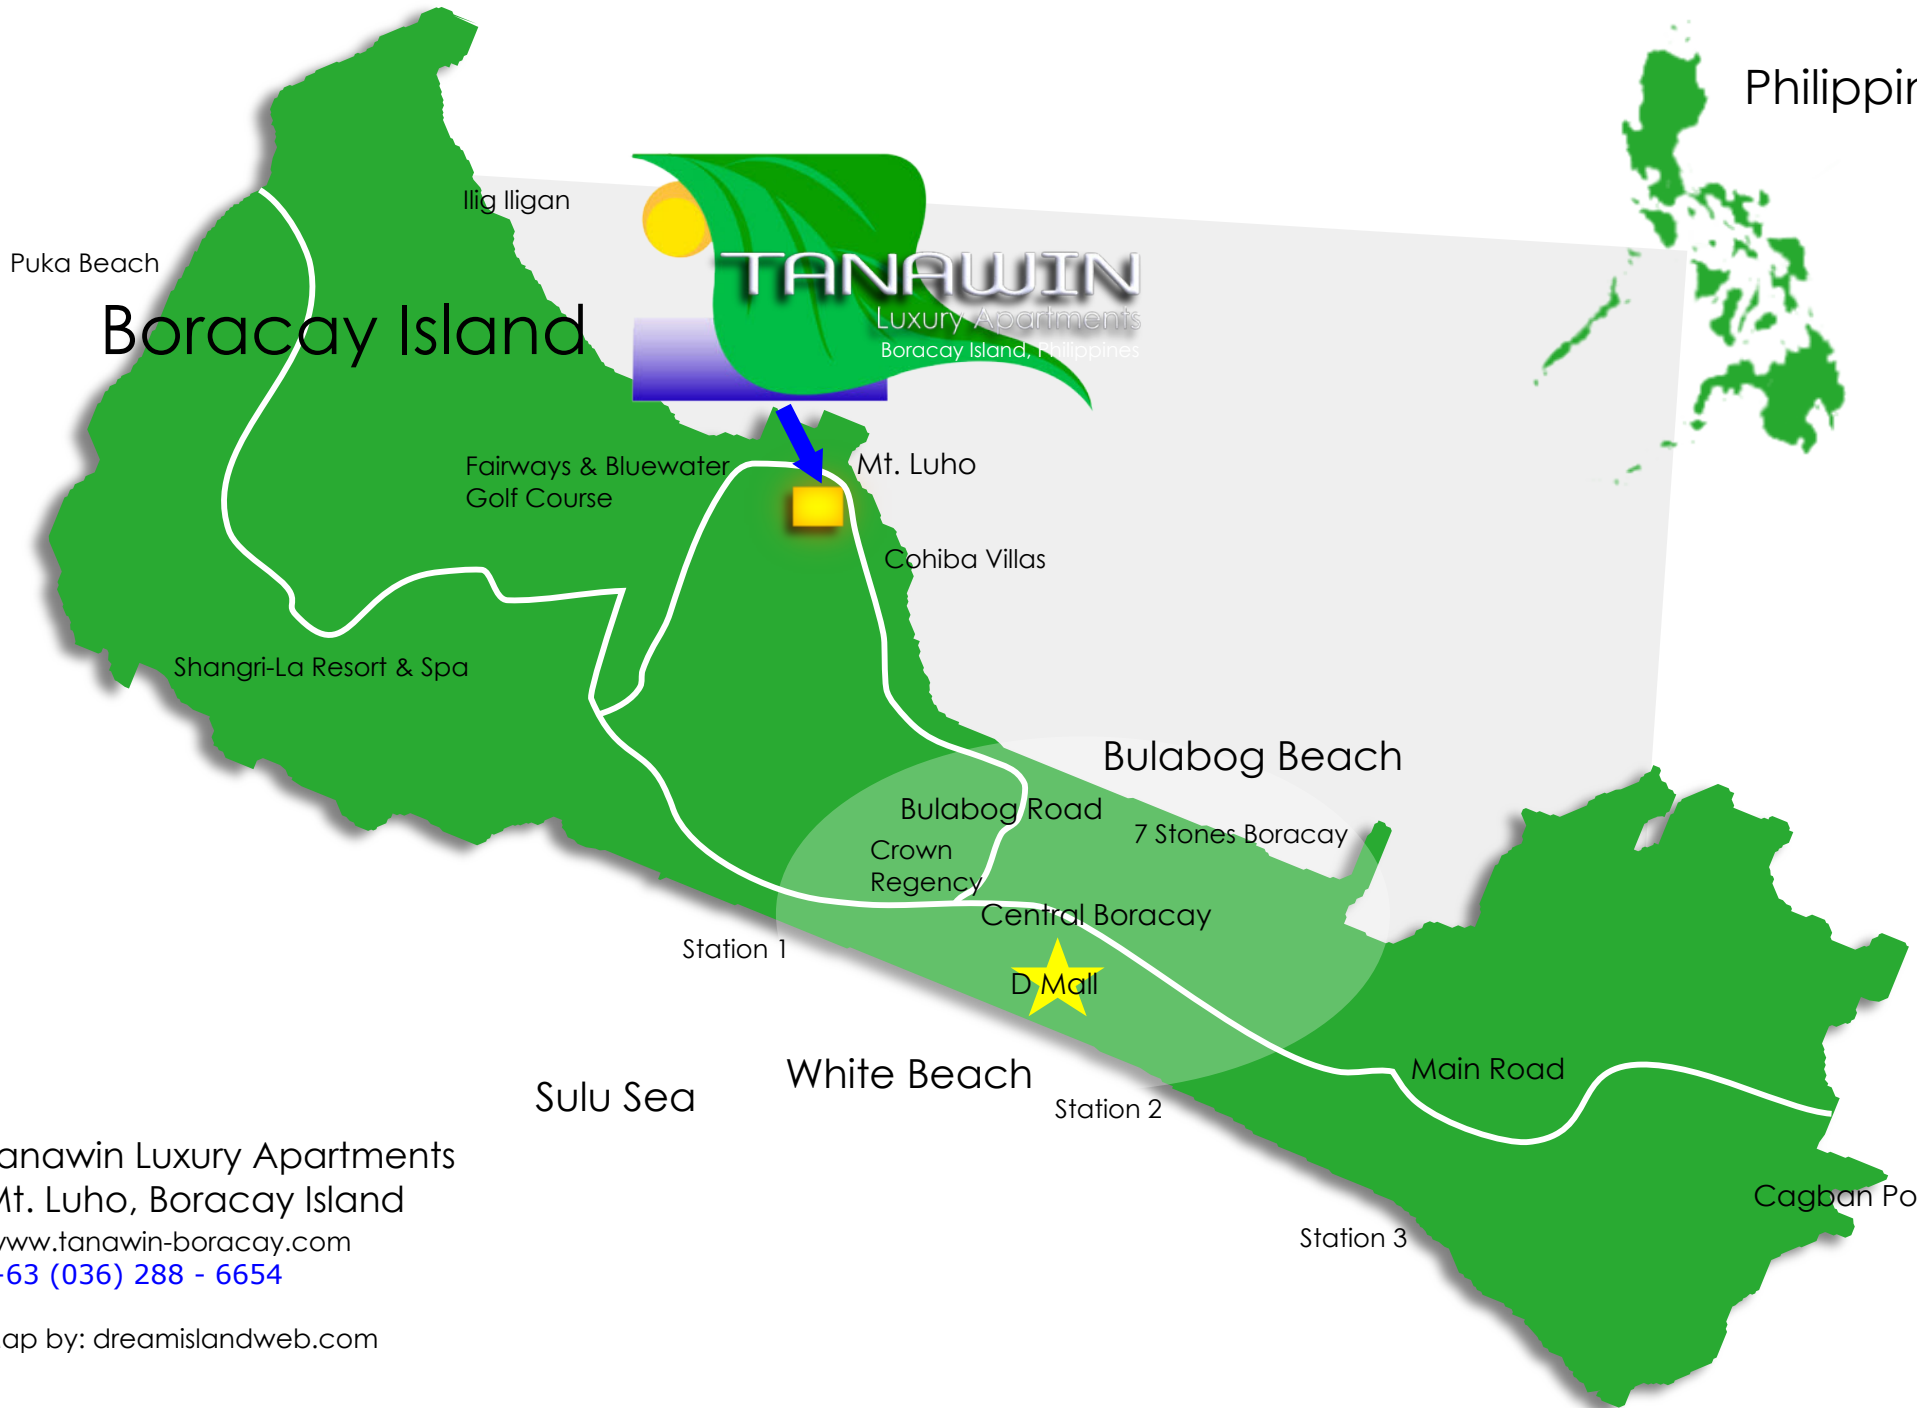

Philippines

Puka Beach

Boracay Island

Ilig Iligan

Fairways & Bluewater Golf Course

Mt. Luho

Cohiba Villas

Shangri-La Resort & Spa

Bulabog Beach

Bulabog Road

7 Stones Boracay

Crown Regency

Central Boracay

Station 1

D Mall

Sulu Sea

White Beach

Station 2

Main Road

Station 3

Cagban Port

Caticlan

Tanawin Luxury Apartments
Mt. Luho, Boracay Island
www.tanawin-boracay.com
[+63 \(036\) 288 - 6654](tel:+632886654)

Map by: dreamislandweb.com